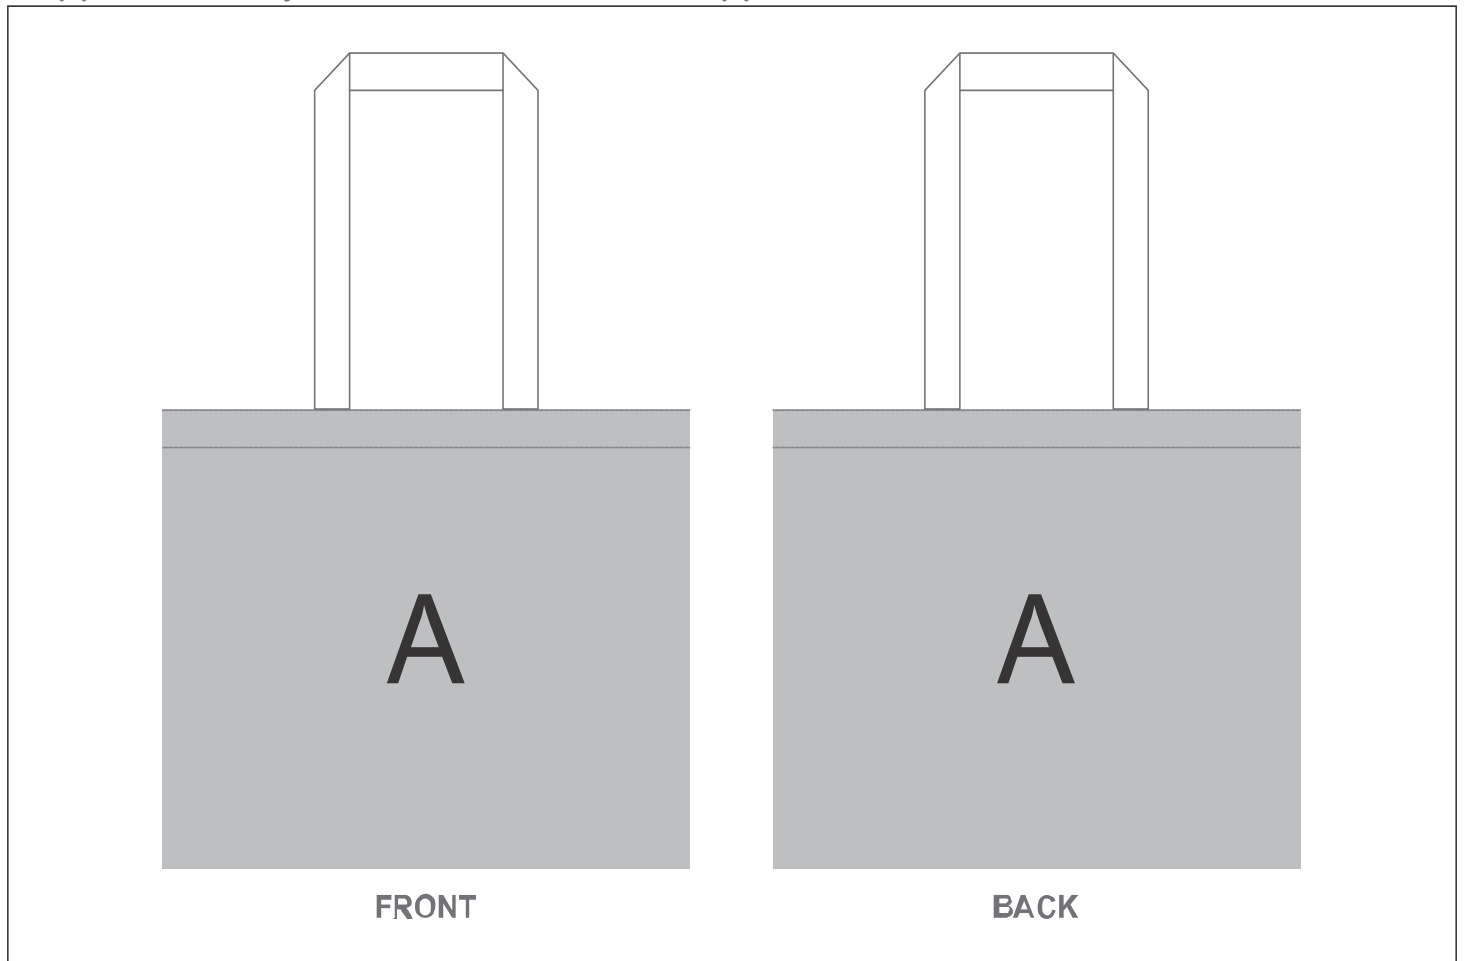

# BC-HP-67-G

Hoppla Gateway RPET Stitch-Bond Shopper

## Need to know:

Includes 1-Position Sublimation (setup fees apply)

- Please Note: We cannot guarantee 100% logo Alignment on all Brandable Panels.

## Branding Options:

Position	Branding Method (Branding Code)	No. of Colours	Dimension
A	Custom Sublimation A (CPSUB-A)	Full Colour	1072mm wide x 876mm high